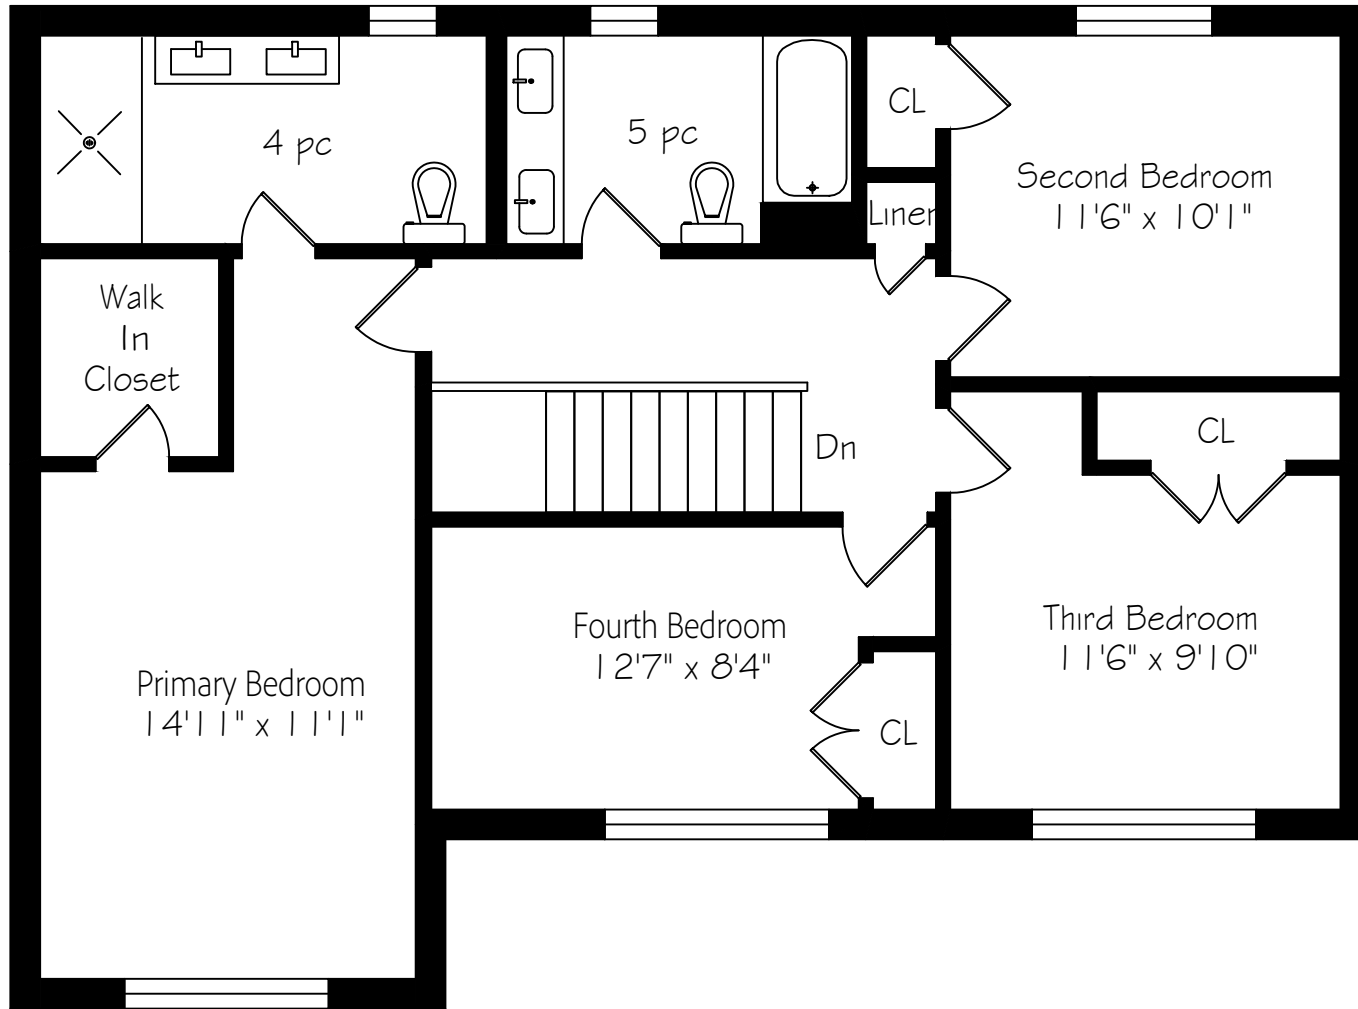

511 Coleen Drive

511 Coleen Drive

Second Floor
1044 Square Feet

Measurements and Calculations are approximate
To be used as guidelines only

511 Coleen Drive

Lower Level
1044 Square Feet

Measurements and Calculations are approximate
To be used as guidelines only