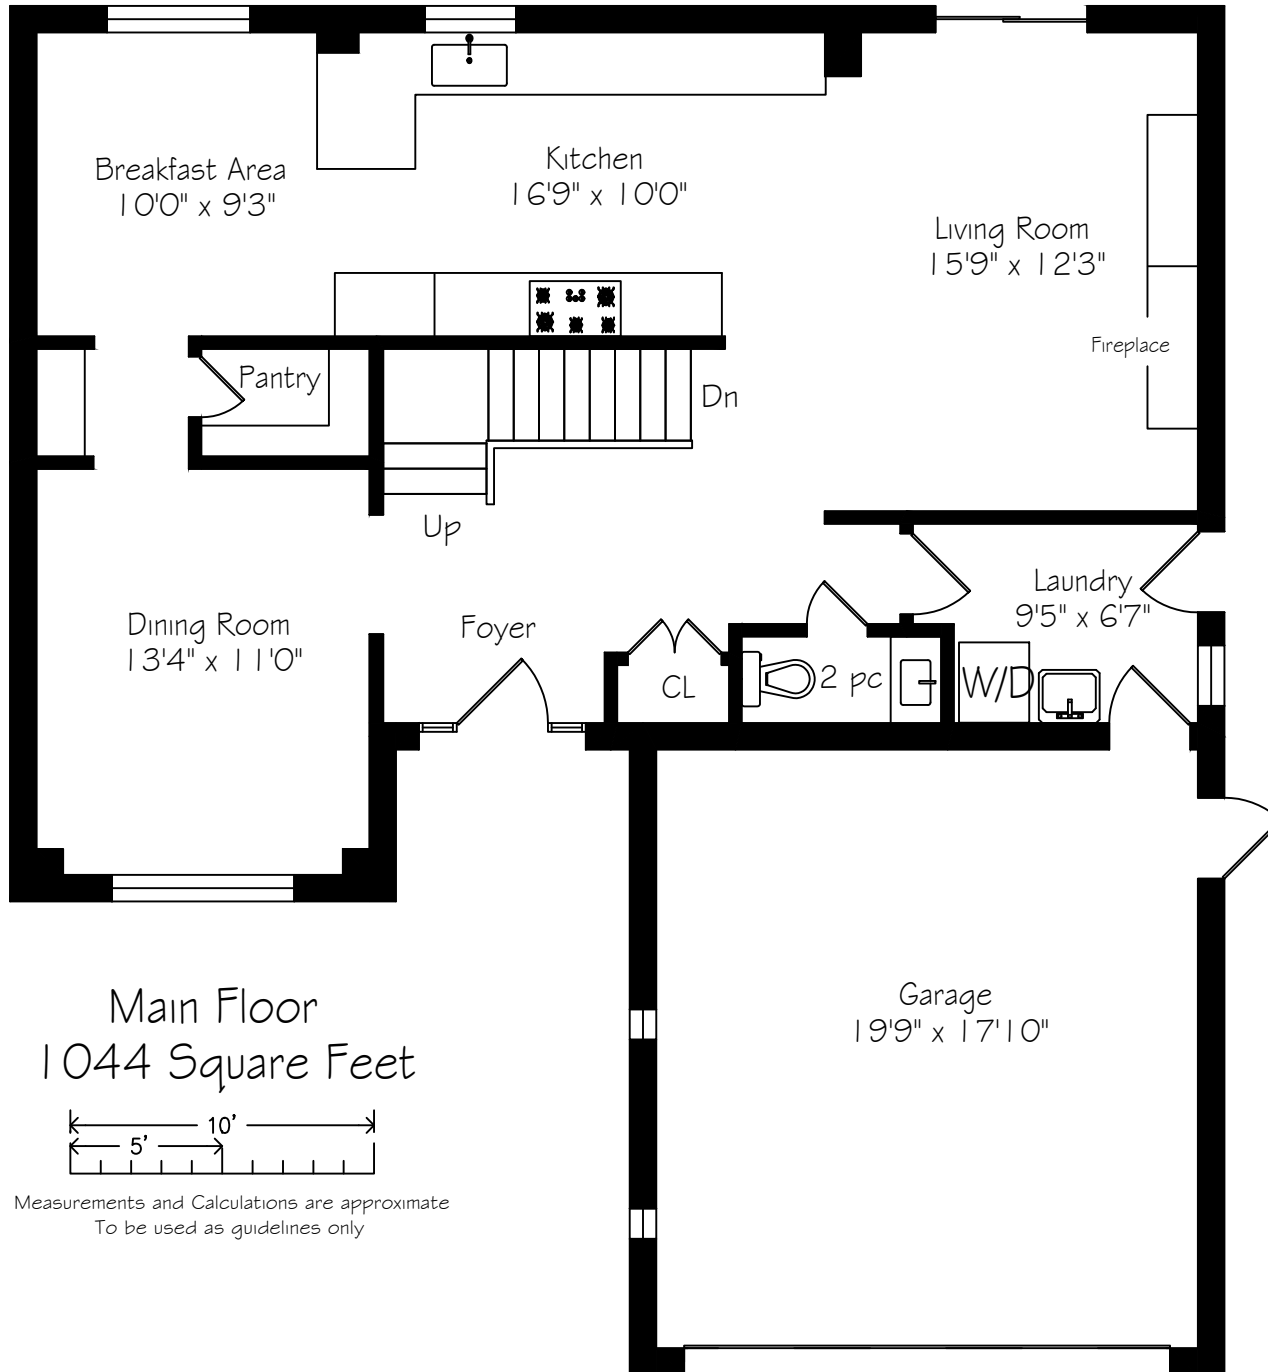

511 Coleen Drive

511 Coleen Drive

Second Floor
1044 Square Feet

Measurements and Calculations are approximate
To be used as guidelines only

511 Coleen Drive

Lower Level
1044 Square Feet

Measurements and Calculations are approximate
To be used as guidelines only