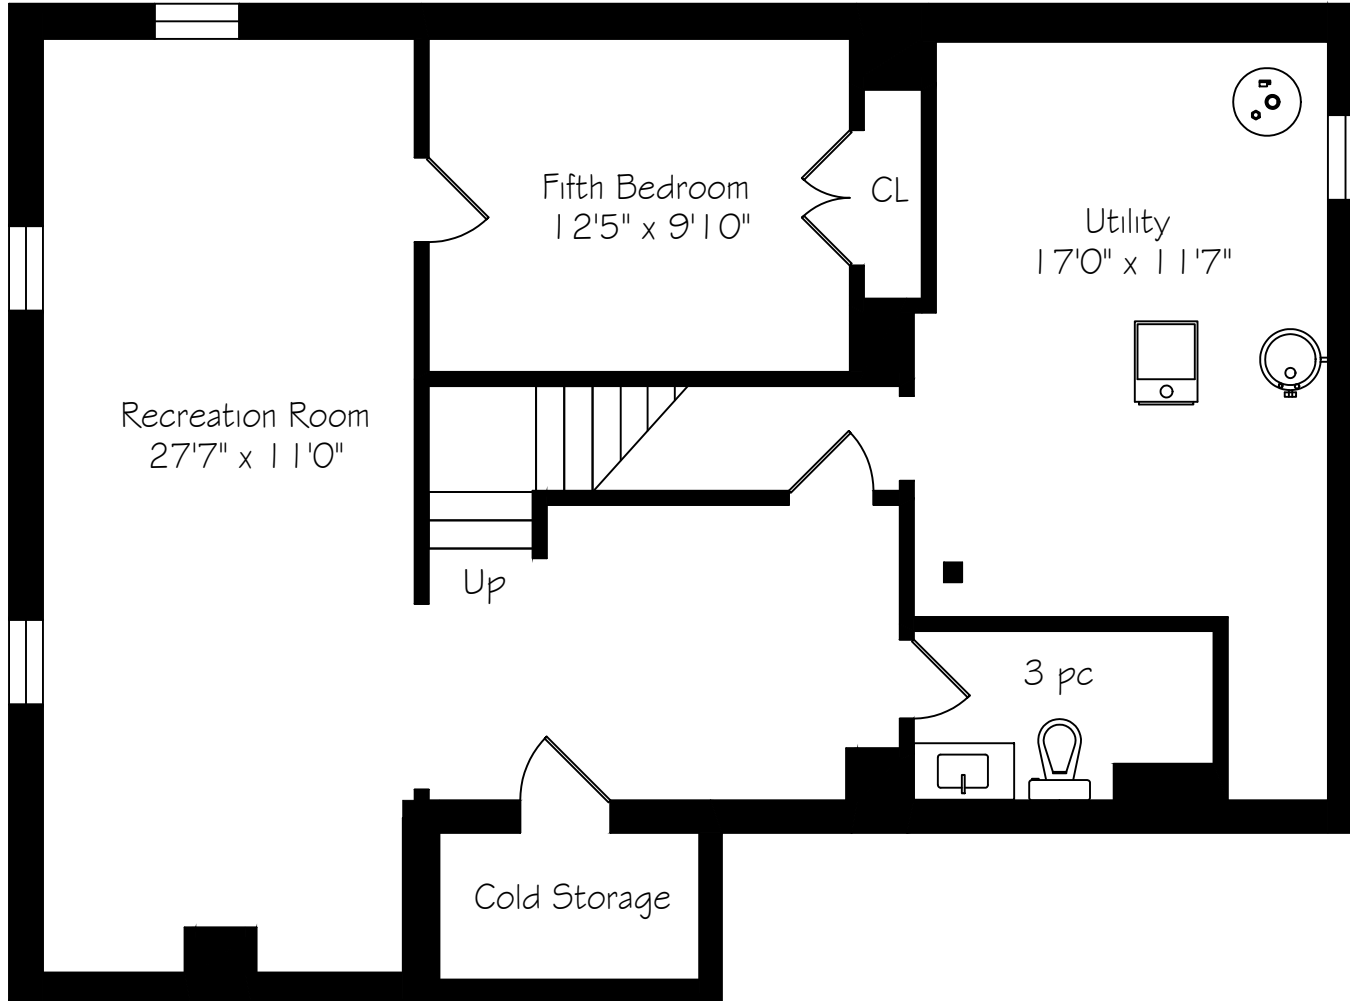

511 Coleen Drive

511 Coleen Drive

Second Floor
1044 Square Feet

Measurements and Calculations are approximate
To be used as guidelines only

511 Coleen Drive

Lower Level
1044 Square Feet

Measurements and Calculations are approximate
To be used as guidelines only